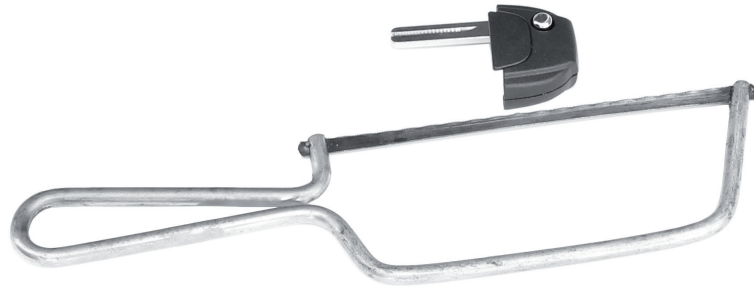

Replacement guide for 83438800 S60I, S80I, V70II, XC70II & XC90

1) Open the old remote control cover.
Carefully saw the middle upper part
using a hacksaw where shown
in the picture (it is glued together)